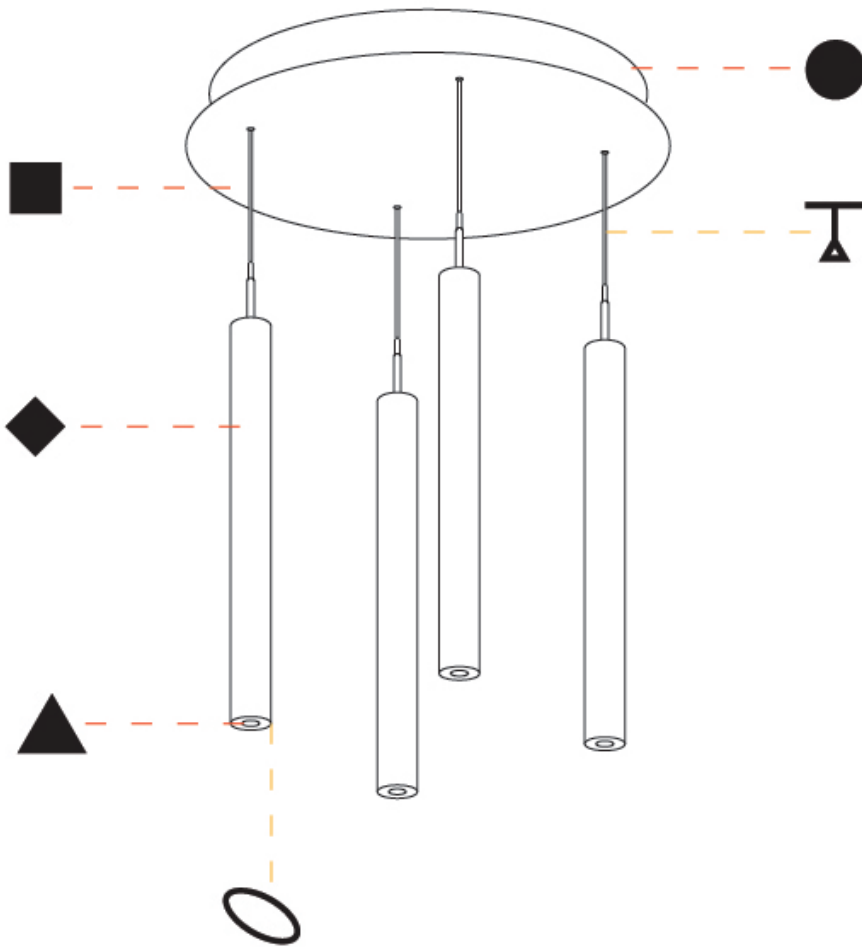

G-MINI ROUND HANGOVER SUSPENSION

A300630-

PROJECT	_____
TYPE	_____
SPECIFIER	_____
QUANTITY	_____
DATE	_____

A